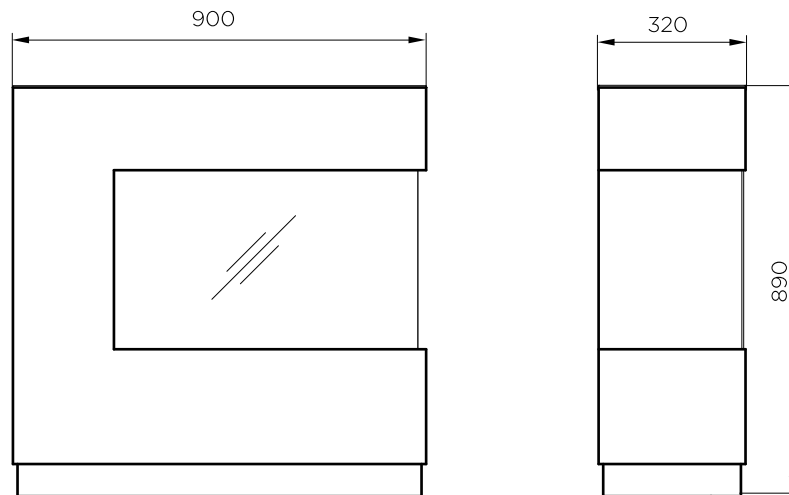

### Cassette 400/600 LED

210791  
5011139210791

		Zen Concrete	Zen White
<b>General specifications</b>	Fire system	Optimyst®	Optimyst®
	Article number	111166	111164
	EAN code	5011139111166	501139111159
	Model	Freestanding fireplace	Freestanding fireplace
	View of the fire	2 sided	2 sided
	Colour	Concrete look	White
	Decoration / fuel bed	Metal plate	Metal plate
<b>Product size</b>	Measurements view of the fire (WxH)	38 x 20 cm	38 x 20 cm
	Outside dimensions WxHxD	90 x 88 x 32 cm	90 x 88 x 32 cm
<b>Features</b>	Heat output		
	Thermostat		
	Remote control		
	Manual controlling directly at the fireplace possible yes / no		
	Light module		
	Sound module		
	Colour effects settings		
<b>Power consumption</b>	Heat setting 1 in W		
	Heat setting 2 in W		
	Flame only operation in W		
	Max. consumption		
<b>Voltage</b>	Voltage/Electrical frequency		
<b>Specifications</b>	Product weight in kg	40	40
	Length of the cord		
	Warranty	2 year	2 year