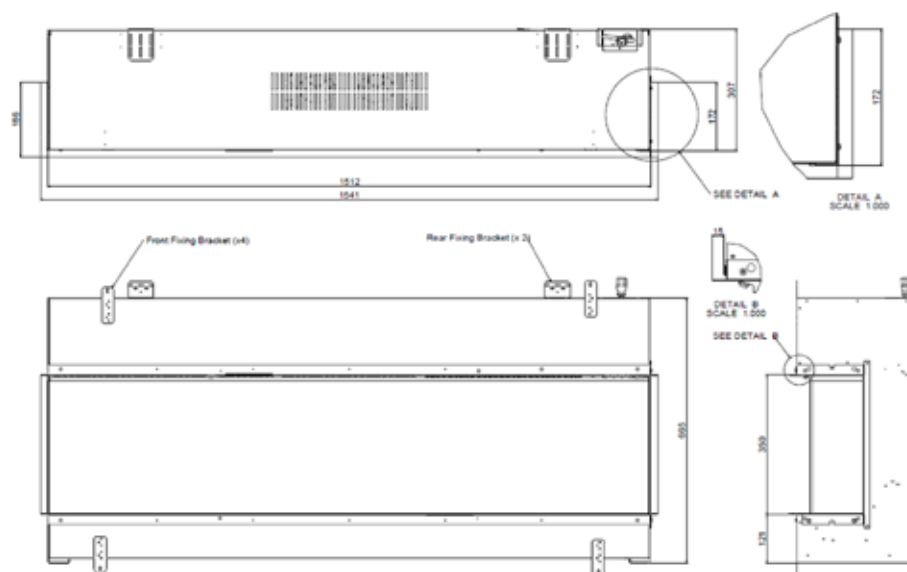

Drawing shows Vivente150

		Vivente 75	Vivente 100	Vivente 150
General specifications	Fire system	Revillusion®	Revillusion®	Revillusion®
	Article number	211682	211712	211743
	EAN code	5011139211682	5011139211712	5011139211743
	Model	Model for Built-in unit	Model for Built-in unit	Model for Built-in unit
	View of the fire	1-, 2-, or 3-sided	1-, 2-, or 3-sided	1-, 2-, or 3-sided
	Colour	Black	Black	Black
	Decoration / fuel bed	LED log set	LED log set	LED log set
Product size	Measurements view of the fire (WxH)	75 x 34 cm	100 x 34 cm	150 x 34 cm
	Outside dimensions WxHxD	74 x 66,5 x 30,7 cm	104 x 66,5 x 30,7 cm	154 x 66,5 x 30,7 cm
Features	Heat output	1500W	1500W	1500W
	Thermostat	Yes	Yes	Yes
	Remote control	Yes	Yes	Yes
	Manual controlling directly at the fireplace possible yes/no	Only flame effect	Only flame effect	Only flame effect
	Light module	LED	LED	LED
	Sound module	Yes	Yes	Yes
	Colour effects settings	Yes	Yes	Yes
Power consumption	Heat setting 1 in W	1500W	1500W	1500W
	Heat setting 2 in W	-	-	-
	Flame only operation in W	20W	28W	40W
	Max. consumption	1500W	1500W	1500W
Voltage	Voltage/Electrical frequency	230V/50Hz	230V/50Hz	230V/50Hz
Specifications	Product weight in kg	38	45	60
	Length of the cord	1,5 m	1,5 m	1,5 m
	Warranty	2 year	2 year	2 year