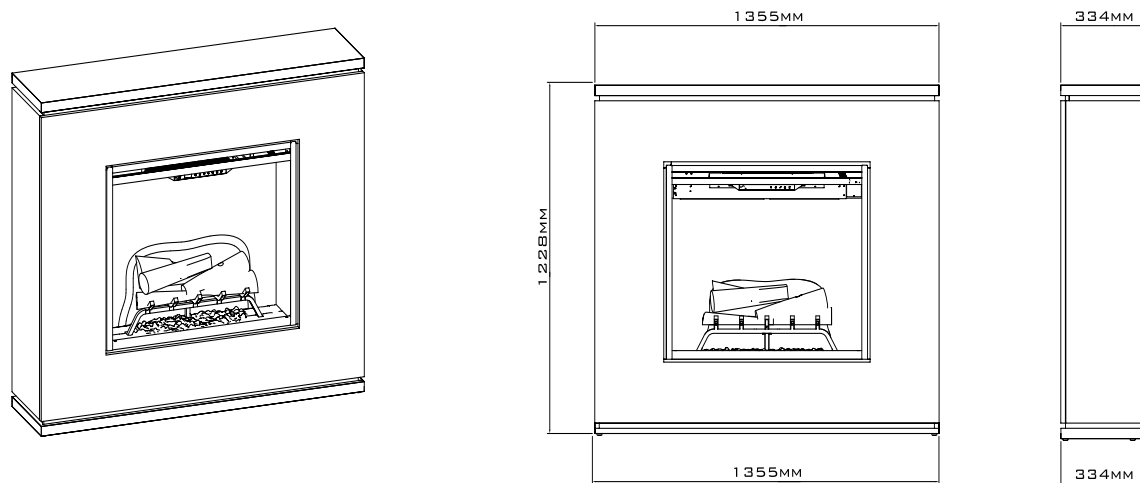

Strata

Revillusion®

An experience close to sitting around an open fireplace. The grand and timeless Strata puts the full emphasis on the large and strikingly realistic Revillusion® log fire. Its pure design, high gloss finish with wooden accents and brick interior backwall perfectly match modern and industrial interiors.

USP's

- Great sized modern fireplace in high-gloss white
- Mantelpiece and plinth with walnut wood veneer
- Brick back panel for an authentic look
- Revillusion® flame technology provides a personally adjustable fire image with surprising depth effect
- Adds additional atmosphere with custom atmospheric lighting and colour enhancement

Article number: 210500 | EAN Code: 5011139210500 | Revillusion®

		Strata
General specifications	Fire system	Revillusion®
	Article number	210500
	EAN code	5011139210500
	Model	Freestanding fireplace
	View of the fire	1 sided
	Colour	White high gloss incl. bottom and top made of wood veneer
	Decoration / fuel bed	Log set
Product size	Measurements view of the fire (WxH)	75 x 58 cm
	Outside dimensions WxHxD	135,5 x 122,8 x 33,4 cm
Features	Heat output	Yes
	Thermostat	Yes
	Remote control	Yes
	Manual controlling directly at the fireplace possible yes / no	Yes
	Light module	LED
	Sound module	No
	Colour effects settings	Fuel bed in blue / red shade
Power consumption	Heat setting 1 in W	-
	Heat setting 2 in W	2000W
	Flame only operation in W	15W
	Max. consumption	2000W
Voltage	Voltage/Electrical frequency	230V/50Hz
Specifications	Product weight in kg	77,2
	Length of the cord	1,5 m
	Warranty	2 year