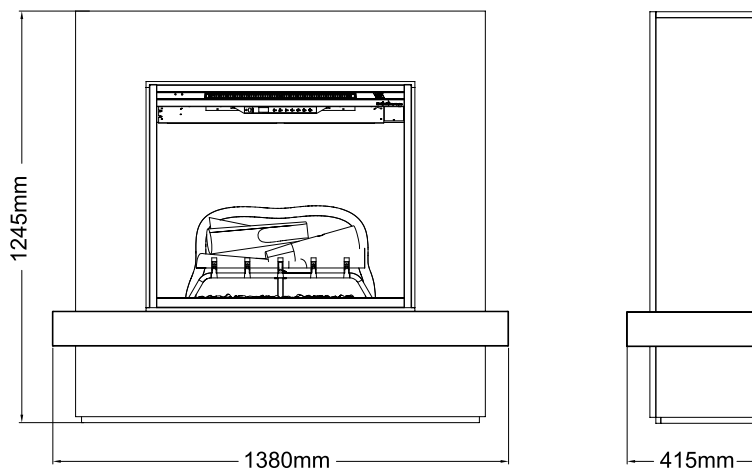

		Sherwood
General specifications	Fire system	Optiflame®
	Article number	210937
	EAN code	5011139210937
	Model	Freestanding fireplace
	View of the fire	1 sided
	Colour	White/Concrete look
	Decoration / fuel bed	Log set
Product size	Measurements view of the fire (WxH)	75 x 58 cm
	Outside dimensions WxHxD	138 x 124,5 x 41,5 cm
Features	Heat output	Yes
	Thermostat	Yes
	Remote control	Yes
	Manual controlling directly at the fireplace possible yes / no	Yes
	Light module	LED
	Sound module	No
	Colour effects settings	Fuel bed in blue / red shade
Power consumption	Heat setting 1 in W	-
	Heat setting 2 in W	2000W
	Flame only operation in W	15W
	Max. consumption	2000W
Voltage	Voltage/Electrical frequency	230V/50Hz
Specifications	Product weight in kg	77,5
	Length of the cord	1,5 m
	Warranty	2 year