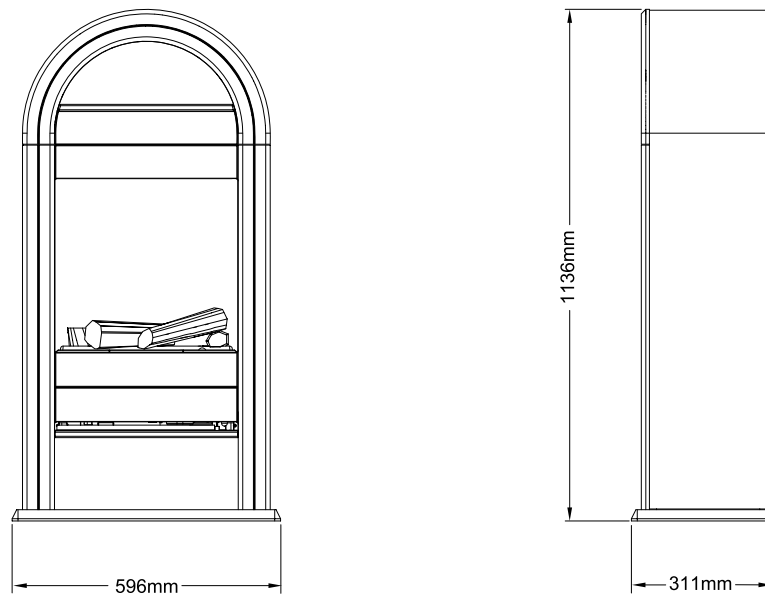

Romero

Optimyst®

The stove-like design of the Romero combines modern round shapes, colors and materials with a rustic log fire, which goes well with timeless and modern interiors. Its slender design makes it especially ideal to enrich smaller rooms. The superior Optimyst® flame effect is lively and ever-changing, with a heater to warm you, plus a comfortable remote control.

USP's

- Nordic styled fireplace with a log storage compartment
- The use of anthracite metal sheet gives the fireplace a solid appearance
- Storage compartment on top for decoration
- Optional: Mirror back panel for an even more intense fire experience

Article number: 203335 | EAN Code: 5011139203335 | Optimyst®

		Romero
General specifications	Fire system	Optimyst®
	Article number	203335
	EAN code	5011139203335
	Model	Freestanding fireplace
	View of the fire	1 sided
	Colour	Black/anthracite
	Decoration / fuel bed	Log set
Product size	Measurements view of the fire (WxH)	38 x 40 cm
	Outside dimensions WxHxD	59,6 x 113,6 x 31,1 cm
Features	Heat output	Yes
	Thermostat	Yes
	Remote control	Yes
	Manual controlling directly at the fireplace possible yes / no	Yes
	Light module	Halogen
	Sound module	No
	Colour effects settings	-
Power consumption	Heat setting 1 in W	1000W
	Heat setting 2 in W	2000W
	Flame only operation in W	200W
	Max. consumption	2000W
Voltage	Voltage/Electrical frequency	230V/50Hz
Specifications	Product weight in kg	35
	Length of the cord	1,5 m
	Warranty	2 year