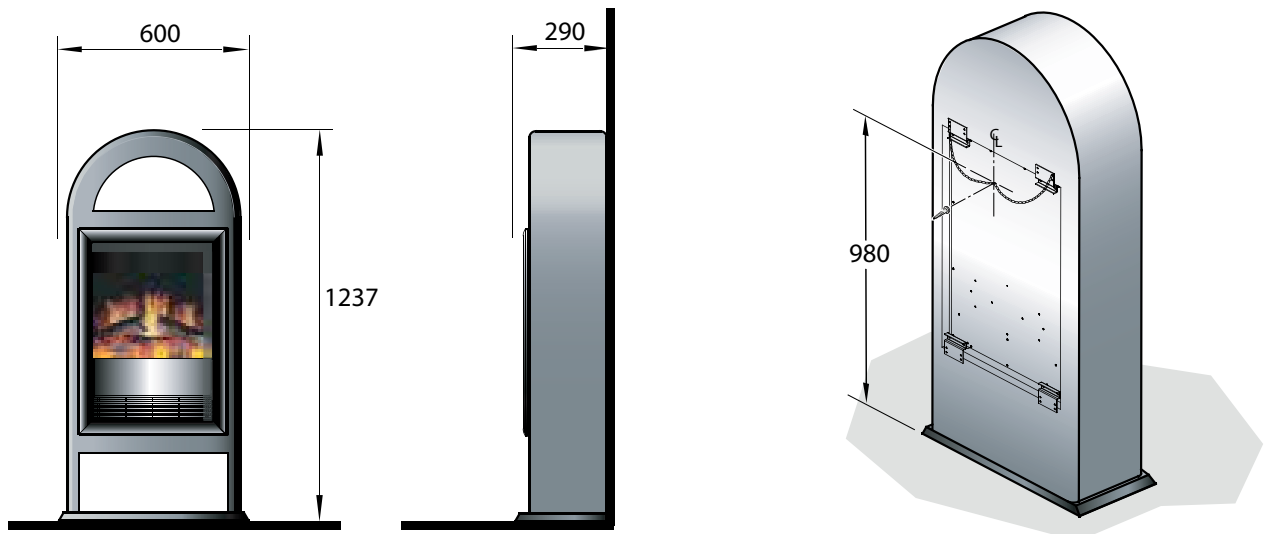

Nordic

Optiflame®

A cast-iron look exterior, a store space for logs ...the Nordic is a stylish electric fire, designed as a traditional Scandinavian wood stove. Easy to install in any living room. Its narrow and long shape make it perfect for small rooms..

USP's

- Grey cast-iron look with Scandinavian-style design
- Log storage compartment
- Storage compartment on top for decoration
- High model: almost 125cm high
- Rotary thermostat for temperature control

		Nordic
General specifications	Fire system	Optiflame®
	Article number	208187
	EAN code	5011139208187
	Model	Freestanding fireplace
	View of the fire	1 sided
	Colour	Anthracite
	Decoration / fuel bed	Log set
Product size	Measurements view of the fire (WxH)	37 x 38 cm
	Outside dimensions WxHxD	60 x 123,7 x 29 cm
Features	Heat output	Yes
	Thermostat	Yes
	Remote control	Yes
	Manual controlling directly at the fireplace possible yes / no	Yes
	Light module	LED
	Sound module	No
	Colour effects settings	No
Power consumption	Heat setting 1 in W	1000W
	Heat setting 2 in W	2000W
	Flame only operation in W	10W
	Max. consumption	2000W
Voltage	Voltage/Electrical frequency	230V/50Hz
Specifications	Product weight in kg	34,8
	Length of the cord	1,5 m
	Warranty	2 year