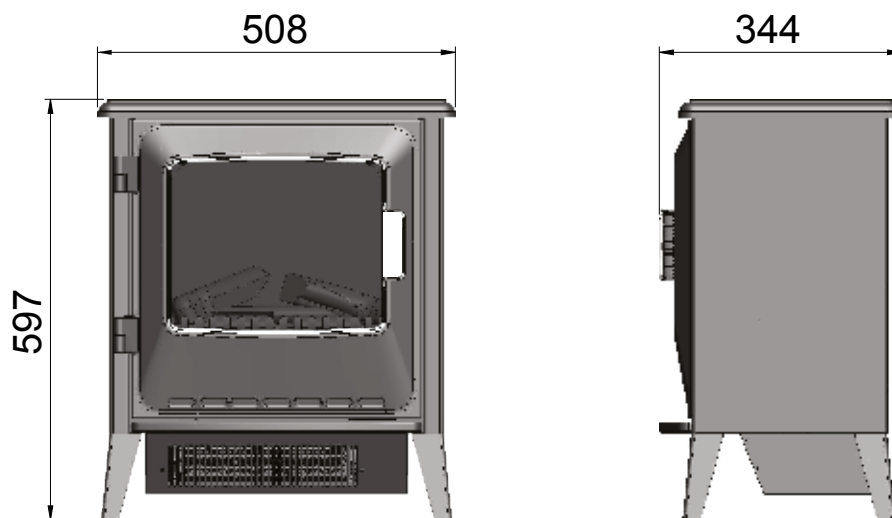

USP's

- Freestanding classic cast-iron look stove with modern touch in a matt black finish
- Opening door with glass and a silver handle
- Rotary thermostat for temperature control

Article number: 211255 | EAN Code: 5011139211255 | Optiflame®

		Lucia Stove
General specifications	Fire system	Optiflame®
	Article number	211255
	EAN code	5011139211255
	Model	Freestanding fireplace
	View of the fire	1 sided
	Colour	Black
	Decoration / fuel bed	Log set
Product size	Measurements view of the fire (WxH)	38 x 25 cm
	Outside dimensions WxHxD	50,8 x 59,7 x 34,4 cm
Features	Heat output	Yes
	Thermostat	Yes
	Remote control	Yes
	Manual controlling directly at the fireplace possible yes / no	Yes
	Light module	LED
	Sound module	No
	Colour effects settings	No
Power consumption	Heat setting 1 in W	900W
	Heat setting 2 in W	1800W
	Flame only operation in W	10W
	Max. consumption	1800W
Voltage	Voltage/Electrical frequency	230V/50Hz
Specifications	Product weight in kg	15,8
	Length of the cord	1,5 m
	Warranty	2 year