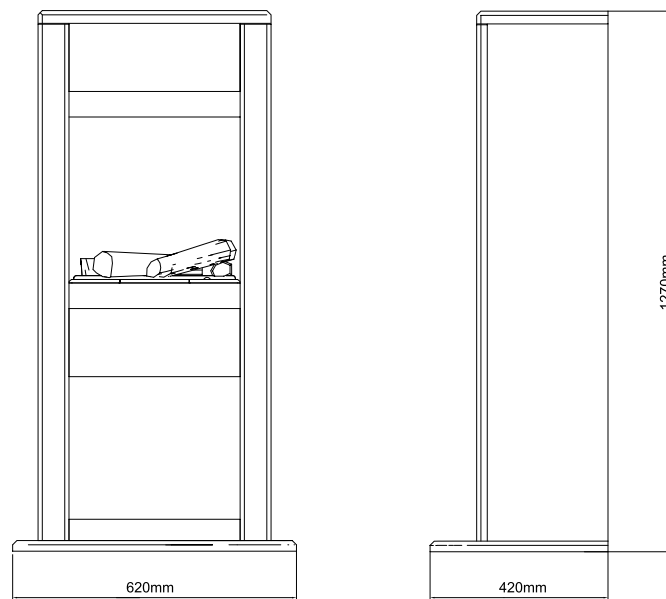

Cubic

Optimyst®

The distinct yet sleek metal design of the free standing Cubic will bring you the joy of fire for many years. Its ever changing, free floating flames and smoke are due to Dimplex's own Optimyst® system. Enhance the flame effect with the optional mirror back panel. And finish off its looks with true logs in the compartment (not included).

USP's

- Nordic styled fireplace with log compartment
- With silver applications in the front
- A centerpiece with a height of 127 cm
- Rotary thermostat for temperature control
- Optional: mirror back panel for a more intense flame pattern

Article number: 207425 | EAN Code: 5011139207425 | Optimyst®

		Cubic
General specifications	Fire system	Optimyst®
	Article number	207425
	EAN code	5011139207425
	Model	Freestanding fireplace
	View of the fire	1 sided
	Colour	Black/anthracite
	Decoration / fuel bed	Log set
Product size	Measurements view of the fire (WxH)	38 x 40 cm
	Outside dimensions WxHxD	67 x 127 x 42 cm
Features	Heat output	Yes
	Thermostat	Yes
	Remote control	Yes
	Manual controlling directly at the fireplace possible yes / no	Yes
	Light module	Halogen
	Sound module	No
	Colour effects settings	No
Power consumption	Heat setting 1 in W	1000W
	Heat setting 2 in W	2000W
	Flame only operation in W	200W
	Max. consumption	2000W
Voltage	Voltage/Electrical frequency	230V/50Hz
Specifications	Product weight in kg	36,5
	Length of the cord	1,5 m
	Warranty	2 year