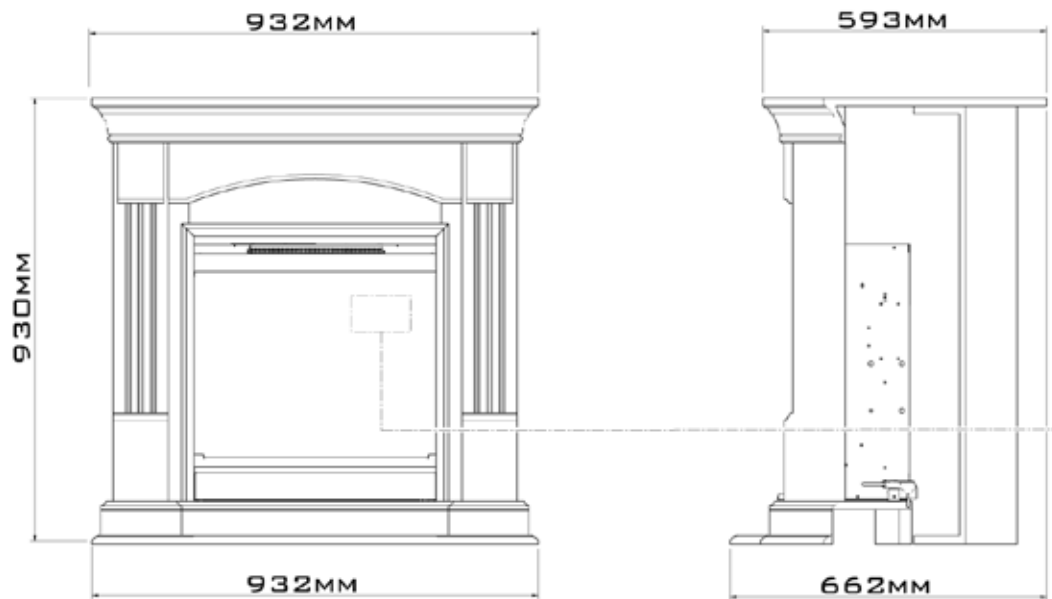

Cabrera

Optiflame®

Stylish, corner fireplace with Optiflame® flame effect in a classic, walnut veneered casing. Designed for traditional interiors, in particular tasteful studies and living rooms in retro style. Equipped with a remote as well as heater for extra comfort and ease.

Article number: 207999 | EAN Code: 5011139207999 | Optiflame®

		Cabrera
General specifications	Fire system	Optiflame®
	Article number	207999
	EAN code	5011139207999
	Model	Freestanding fireplace
	View of the fire	1 sided
	Colour	Walnut
	Decoration / fuel bed	Log set
Product size	Measurements view of the fire (WxH)	62 x 48 cm
	Outside dimensions WxHxD	93 x 93 x 66,2 cm
Features	Heat output	Yes
	Thermostat	Yes
	Remote control	Yes
	Manual controlling directly at the fireplace possible yes / no	Yes
	Light module	LED
	Sound module	No
	Colour effects settings	No
Power consumption	Heat setting 1 in W	1500W
	Heat setting 2 in W	-
	Flame only operation in W	7W
	Max. consumption	1400W
Voltage	Voltage/Electrical frequency	230V/50Hz
Specifications	Product weight in kg	43
	Length of the cord	1,5 m
	Warranty	2 year