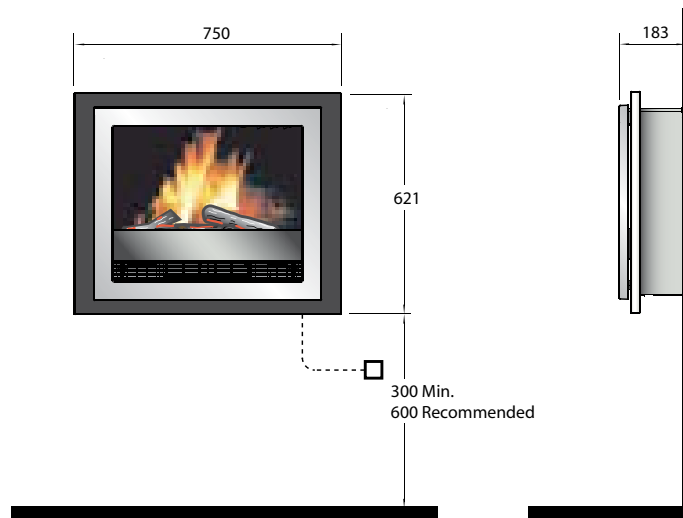

Bach

Optiflame®

The Bach is a contemporary fire with Dimplex's rich Optiflame® fire effect. Because it can be mounted on to the wall as well, its installation is simple and doesn't require any floor space. In other words, the Bach is a simple but effective way to create a positive difference in nearly any room in your home.

USP's

- Modern design with a dark grey frame and a black front
- Designed for wall-mounted or wall inset
- The flame effect can be used independently of the heat to enjoy the charm of the fireplace 365 days a year
- Digital thermostat for easy temperature adjustment

		Bach
General specifications	Fire system	Optiflame®
	Article number	208361
	EAN code	5011139208361
	Model	Wall fireplace
	View of the fire	1 sided
	Colour	Black-anthracite
	Decoration / fuel bed	Log set
Product size	Measurements view of the fire (WxH)	52 x 28 cm
	Outside dimensions WxHxD	75 x 62,1 x 18,3 cm
Features	Heat output	Yes
	Thermostat	Yes
	Remote control	Yes
	Manual controlling directly at the fireplace possible yes / no	Yes, flame only
	Light module	LED
	Sound module	No
	Colour effects settings	No
Power consumption	Heat setting 1 in W	1000W
	Heat setting 2 in W	2000W
	Flame only operation in W	-
	Max. consumption	2000W
Voltage	Voltage/Electrical frequency	230V/50Hz
Specifications	Product weight in kg	20
	Length of the cord	1,5 m
	Warranty	2 year