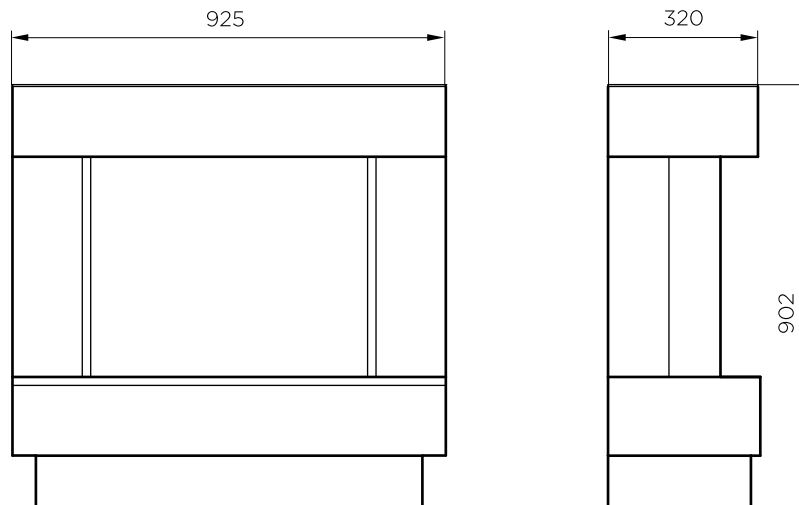

		Avalone White
General specifications	Fire system	Optiflame®
	Article number	111168
	EAN code	5011139111168
	Model	Freestanding fireplace
	View of the fire	1 sided
	Colour	White
	Decoration / fuel bed	Log set
Product size	Measurements view of the fire (WxH)	39 x 52 cm
	Outside dimensions WxHxD	90 x 90 x 32 cm
Features	Heat output	Yes
	Thermostat	Yes
	Remote control	Yes
	Manual controlling directly at the fireplace possible yes / no	Flame regulation
	Light module	LED
	Sound module	No
	Colour effects settings	No
Power consumption	Heat setting 1 in W	1400 W
	Heat setting 2 in W	-
	Flame only operation in W	7 W
	Max. consumption	1400 W
Voltage	Voltage/Electrical frequency	230V/50Hz
Specifications	Product weight in kg	37 kg
	Length of the cord	1,5 m
	Warranty	2 year