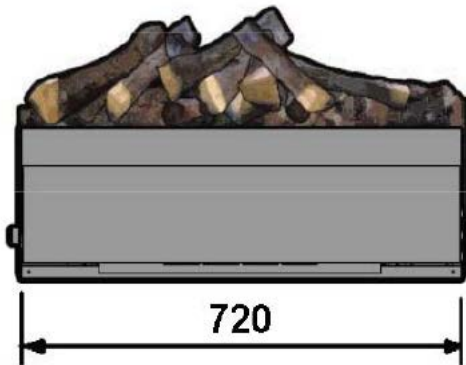

JUNEAU XL EWT

SPARES MANUAL

Product code 202666

ISSUE 2

NOVEMBER 2014

COMPILED BY JOHN WILKINSON

JUNEAU XL

JUNEAU XL