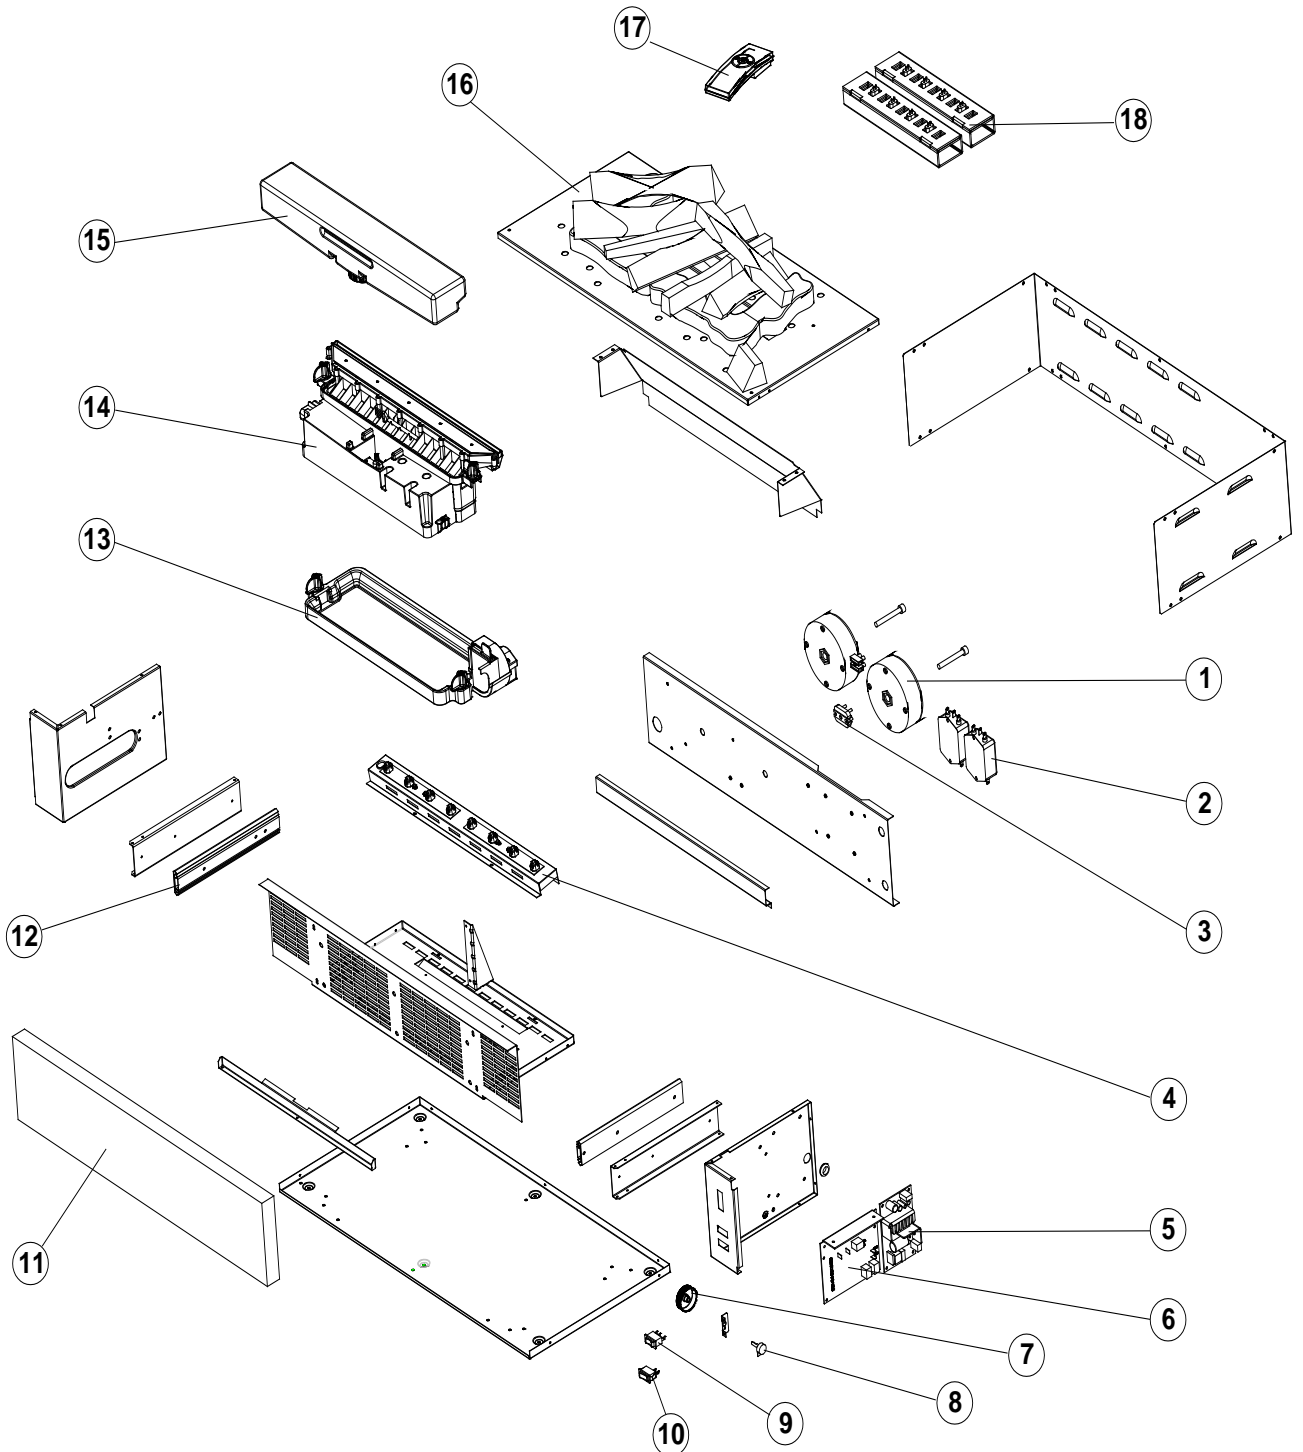

JUNEAU XL EWT

SPARES MANUAL

Product code 202666

ISSUE 2

NOVEMBER 2014

COMPILED BY JOHN WILKINSON

JUNEAU XL

JUNEAU XL

JUNEAU XL EWT

1	7510009	HALOGEN POWER SUPPLY (1)
2	7510013	EPCOS FILTER (1)
3	7510047	4 POLE TERMINAL BLOCK
4	7510018	LAMPHOLDER ASSEMBLY
5	7510014	FSP 12v POWER SUPPLY
6	7510015	PCB BOARD
7	OM08025	CONTROL KNOB
8	7511017	POTENTIOMETER
9	7511015	INRUSH SWITCH
10	7511035	ON / OFF SWITCH
11	7510023	DRAWER FRONT
12	7510019	SLIDER ASSEMBLY SET
13	7510020	TRIPPLE SUMP LOCATOR ASSEMBLY
14	7510021	TRIPPLE SUMP ASSEMBLY
15	OM09006	BOTTLE ASSEMBLY MOD48
16	LS10001	FUEL BED ASSEMBLY (CASS. L)
17	DI12013	NO HEAT REMOTE (EWT)
18	7511055	4 BULB PACK

NOT SHOWN

1	DI13011	9 WAY SUMP CONNECTOR
---	---------	----------------------