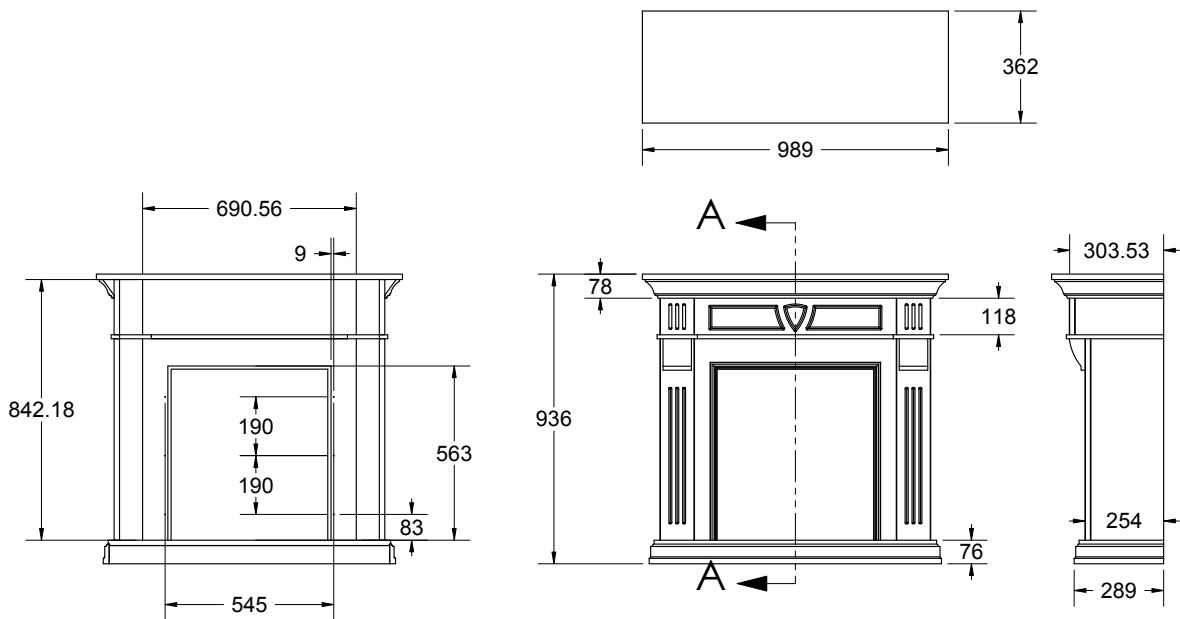

Beethoven Antique XHD23

Unit dimensions

All dimensions are in mm

		Beethoven Antique
General specifications	Fire system	Optiflame®
	Article number	211774
	EAN code	5011139211774
	Model	Freestanding
	View of the fire	Front
	Colour	Cream
	Decoration / fuel bed	LED-Logset
Product size	Measurements view of the fire (WxH) (cm)	52x42
	Outside dimensions WxHxD (cm)	98,9x93,6x36,2
Features	Heat output	Yes
	Thermostat	Yes
	Remote control	Yes
	Manual controlling directly at the fireplace possible yes / no	Yes
	Light module	LED
	Sound module	No
	Colour effects settings	Yes
Power consumption	Heat setting 1 in W	1400
	Heat setting 2 in W	-
	Flame only operation in W	7W
	Max. consumption	1400W
Voltage	Voltage/Electrical frequency	230V/50Hz
Specifications	Product weight in kg	39,5
	Length of the cord	1,5 m
	Warranty	2 years