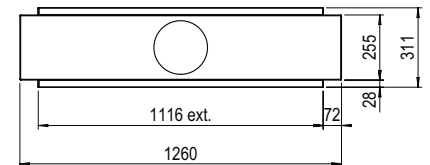

**DECORATION OPTIONS**

**Heating functionality**

**Flue material**

**Specifications**

**Exterior dimensions WxHxD in mm**  
614 x 1388 x 620

**Fire display WxHxD in mm**  
456 x 481 x 447

**Decoration**  
Log set or White Pebble