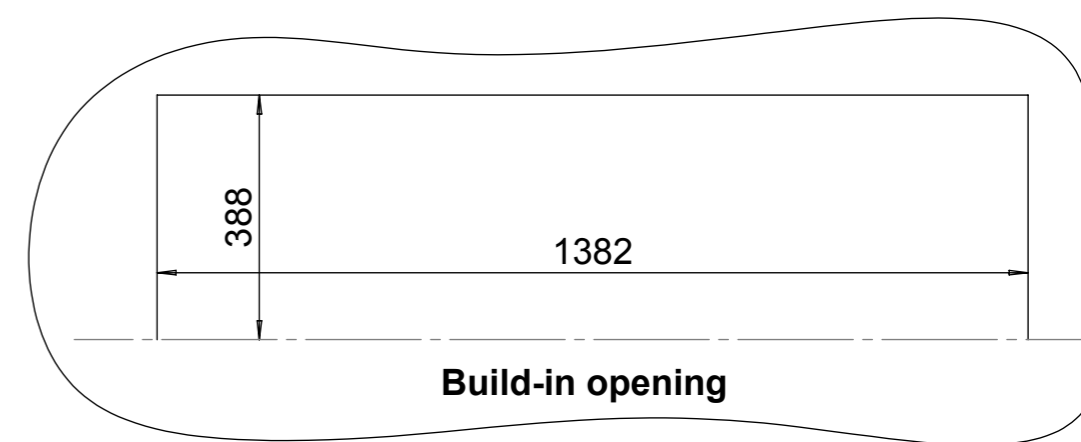

Dimensional Drawing Relaxed Premium XL - cover strip large

Glen Dimplex Benelux BV

P.O. box 219, NL-8440 AE Heerenveen Tel.: +31(0)513 656500 Fax: +31(0)513 656531

Dimensional Drawing Relaxed Premium XL - cover strip small