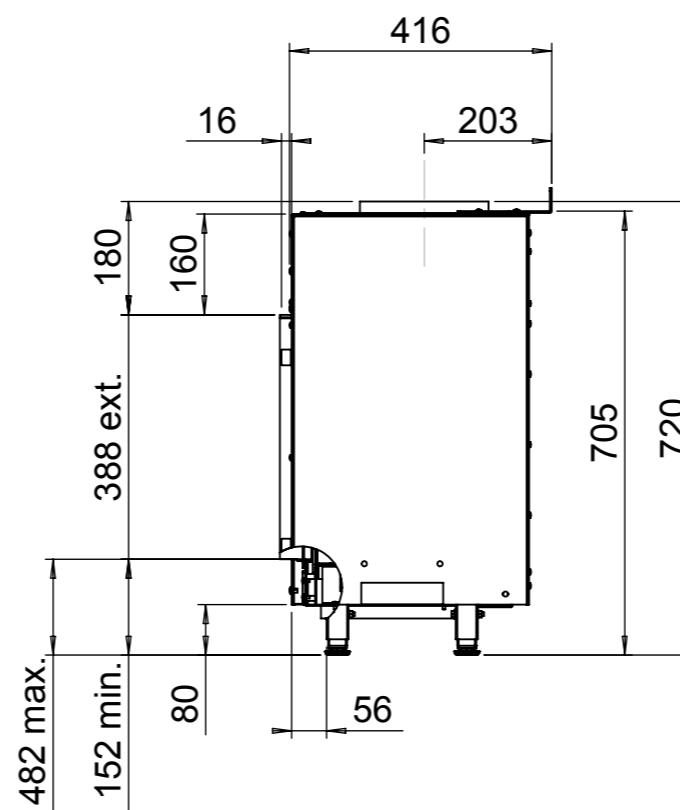

Dimensional Drawing Relaxed Premium XL - cover strip large

Glen Dimplex Benelux BV

P.O. box 219, NL-8440 AE Heerenveen Tel.: +31(0)513 656500 Fax: +31(0)513 656531

Dimensional Drawing Relaxed Premium XL - cover strip small