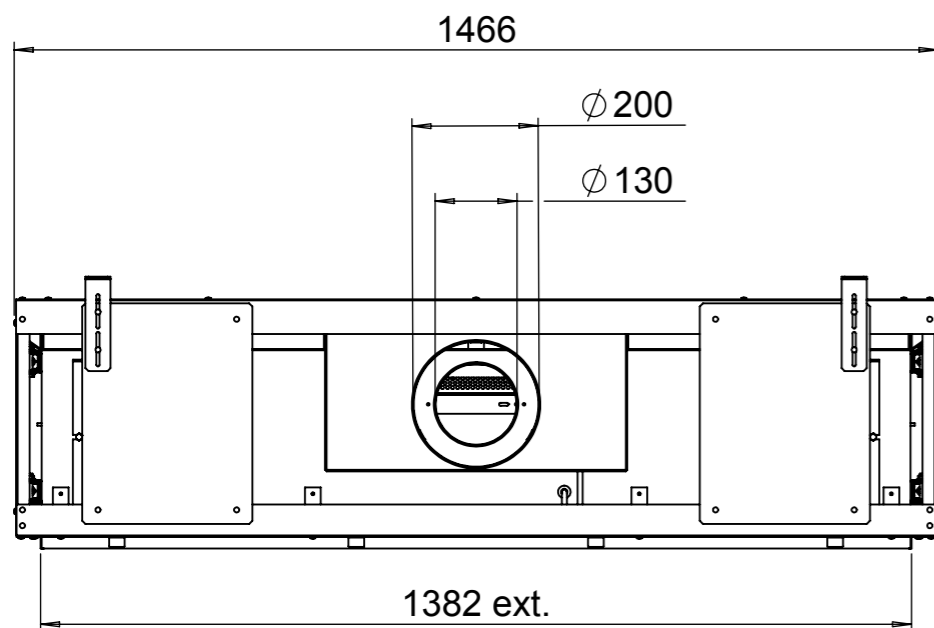

Dimensional Drawing Relaxed Premium XL - cover strip large

Glen Dimplex Benelux BV

P.O. box 219, NL-8440 AE Heerenveen Tel.: +31(0)513 656500 Fax: +31(0)513 656531

Dimensional Drawing Relaxed Premium XL - cover strip small