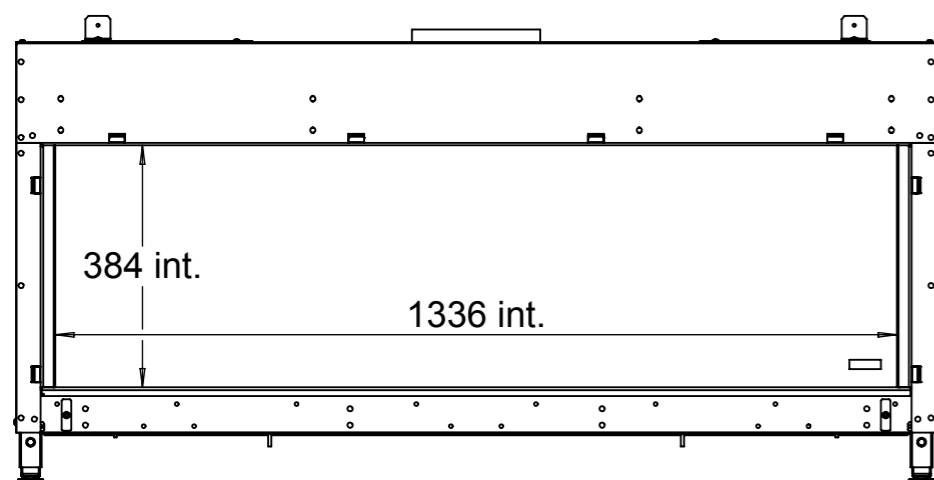

Dimensional Drawing Relaxed Premium XL - cover strip large

Glen Dimplex Benelux BV

P.O. box 219, NL-8440 AE Heerenveen Tel.: +31(0)513 656500 Fax: +31(0)513 656531

Dimensional Drawing Relaxed Premium XL - cover strip small