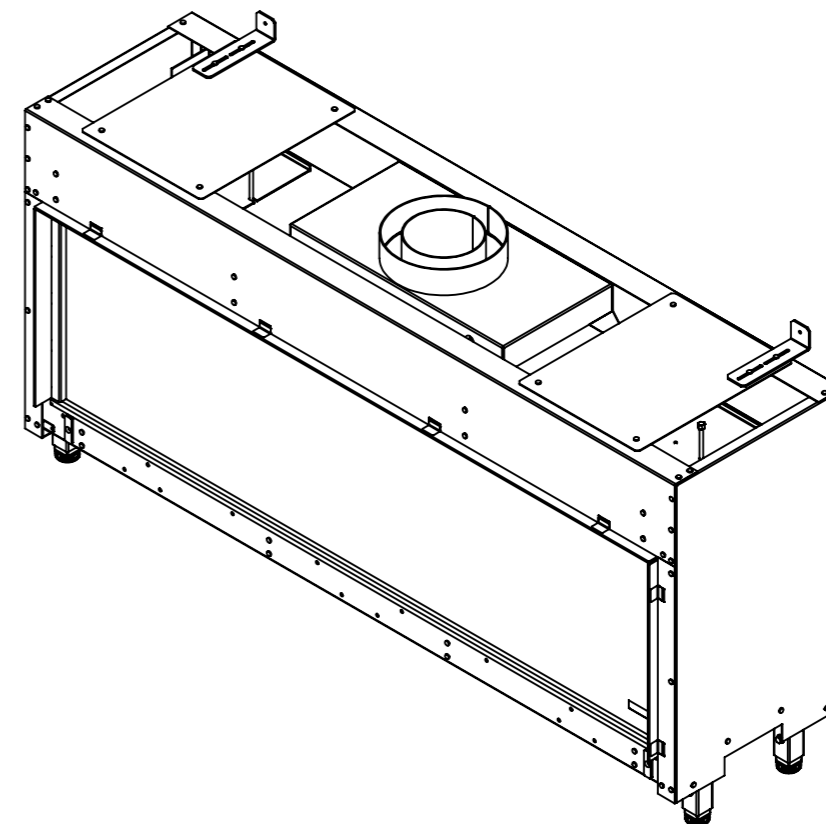

Dimensional Drawing Relaxed Premium XL - cover strip large

Glen Dimplex Benelux BV

P.O. box 219, NL-8440 AE Heerenveen Tel.: +31(0)513 656500 Fax: +31(0)513 656531

Dimensional Drawing Relaxed Premium XL - cover strip small